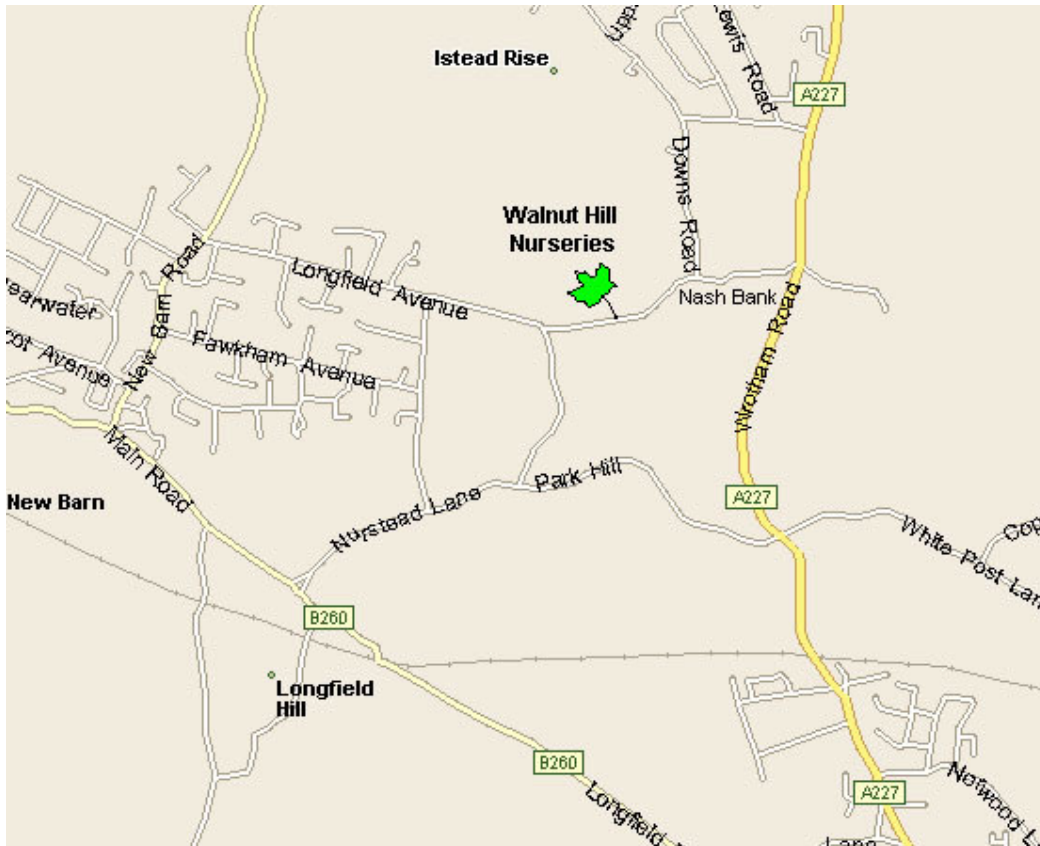

Walnut Hill Nurseries

Walnut Hill Road, Gravesend, Kent DA13 9HL

Tel: 01474 704859/ 708106

Fax: 01474 703732

Website: www.findwillow.co.uk

Email: nurseries@findwillow.co.uk

HOW TO FIND US

Driving from London

On the A2, follow the signs for Canterbury/Dover.

Take the Gravesend/Meopham turnoff – **THE A227**.

Follow the signs for Meopham and Wrotham on the A227. You will pass Istead Rise on your right hand side (a housing estate). When you pass the last road into Istead Rise, (Lewis Road), the speed limit changes to 50 MPH. Just a short distance along is a sign for a sharp bend in the road, start indicating to turn right and take the right hand turn on the crossroads, which is directly on the bend, into Nash Bank. Continue down the country lane and, as it rises uphill, it becomes Walnut Hill Road. We are at the very top of the hill on the right hand side. There's a large white signboard outside for Walnut Hill Nurseries.